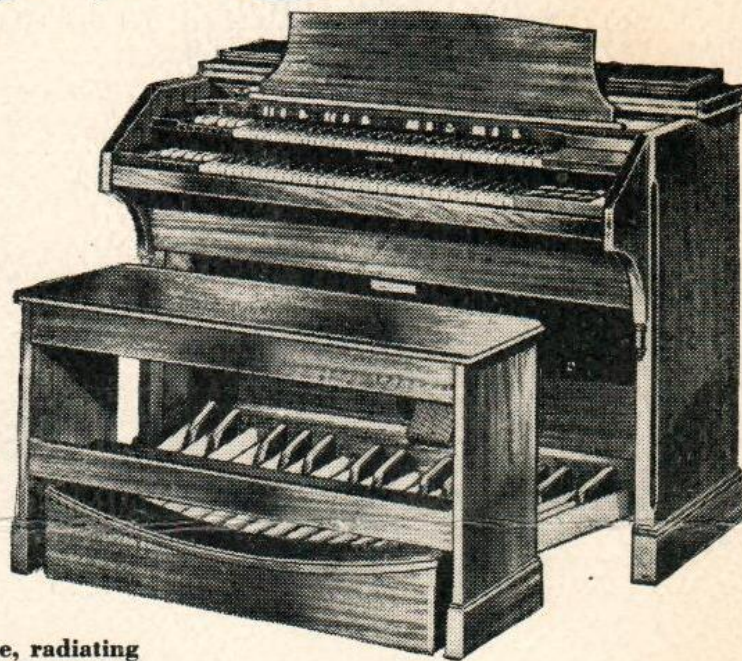

*We introduce
to the skilled organist*

The new
**CONCERT
MODEL
HAMMOND
ORGAN!**

**Has full 32-note concave, radiating
A.G.O. pedal keyboard, and additional
new Pedal Solo Unit tunable to preference.**

Here, at a very modest price, is the Hammond Organ for which concert organists have longed—the instrument on which the great organ works of the world may be rendered with a tonal grandeur and clarity commensurate with the ability of the artist himself. Few instruments indeed, even among the great cathedral organs of the world, offer resources that compare with the Concert Model.